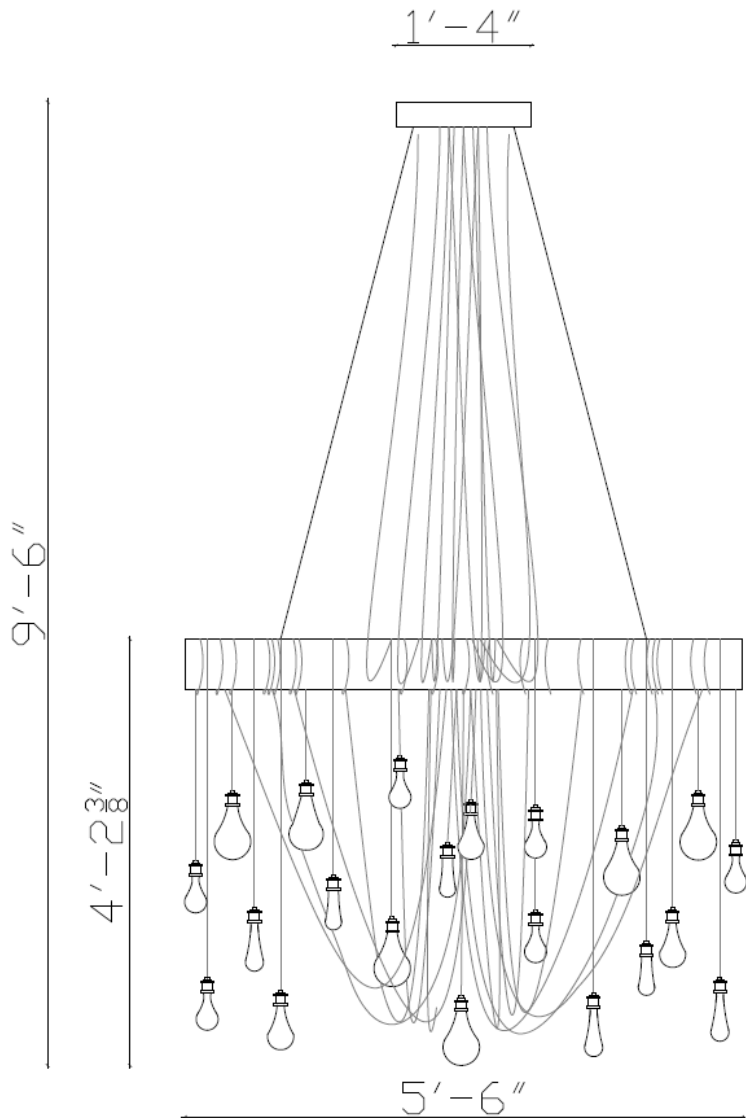

Technical Drawing

TERMS

- Lead time 8-10 weeks.
- 50% deposit required when placing the order.
- Balance is due on completion of order and prior to delivery to the client.
- Order cannot be cancelled, and deposit is nonrefundable.
- Prices do not include shipping or installation costs.